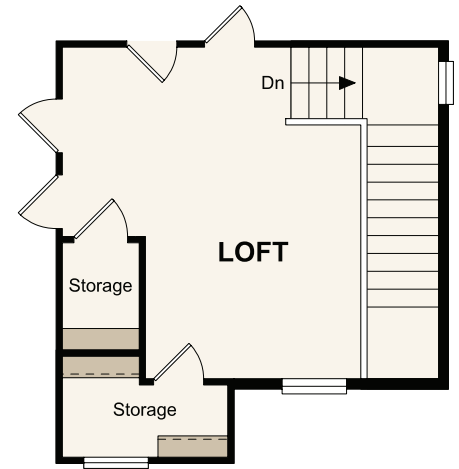

APPLEWHITE MEADOWS

TAHOE

APPROX. 1,802 SQ. FT. | 2-STORY | 4 BEDROOMS | 2.5 BATHROOMS | 2-BAY GARAGE
OPTION FOR LOFT ILO BEDROOM 4

ELEVATION A

ELEVATION B

ELEVATION C

Prices, plans, and terms are effective on the date of publication and subject to change without notice. Square footage/acreage shown is only an estimate and actual square footage/acreage will differ. Buyer should rely on his or her own evaluation of usable area. Depictions of homes or other features are artist conceptions. Hardscape, landscape, and other items shown may be decorator suggestions that are not included in the purchase price and availability may vary. ©2024 Century Communities, Inc. Rev. 06/24/2024

FIRST FLOOR

OPT. LOFT

SECOND FLOOR

FLOOR PLAN

Prices, plans, and terms are effective on the date of publication and subject to change without notice. Square footage/acreage shown is only an estimate and actual square footage/acreage will differ. Buyer should rely on his or her own evaluation of usable area. Depictions of homes or other features are artist conceptions. Hardscape, landscape, and other items shown may be decorator suggestions that are not included in the purchase price and availability may vary. ©2024 Century Communities, Inc. Rev. 06/24/2024