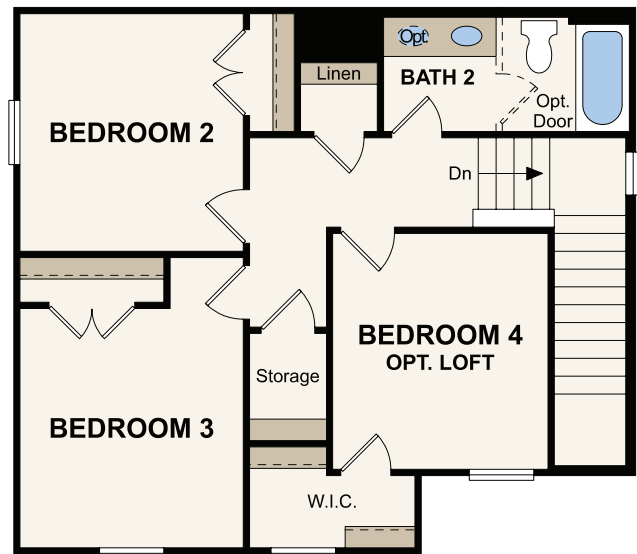

APPLEWHITE MEADOWS

TAHOE

APPROX. 1,802 SQ. FT. | 2-STORY | 4 BEDROOMS | 2.5 BATHROOMS | 2-BAY GARAGE
OPTION FOR LOFT ILO BEDROOM 4

ELEVATION A

ELEVATION B

ELEVATION C

Prices, plans, and terms are effective on the date of publication and subject to change without notice. Square footage/acreage shown is only an estimate and actual square footage/acreage will differ. Buyer should rely on his or her own evaluation of usable area. Depictions of homes or other features are artist conceptions. Hardscape, landscape, and other items shown may be decorator suggestions that are not included in the purchase price and availability may vary. ©2024 Century Communities, Inc. Rev. 06/24/2024

FIRST FLOOR

OPT. LOFT

SECOND FLOOR

FLOOR PLAN

Prices, plans, and terms are effective on the date of publication and subject to change without notice. Square footage/acreage shown is only an estimate and actual square footage/acreage will differ. Buyer should rely on his or her own evaluation of usable area. Depictions of homes or other features are artist conceptions. Hardscape, landscape, and other items shown may be decorator suggestions that are not included in the purchase price and availability may vary. ©2024 Century Communities, Inc. Rev. 06/24/2024