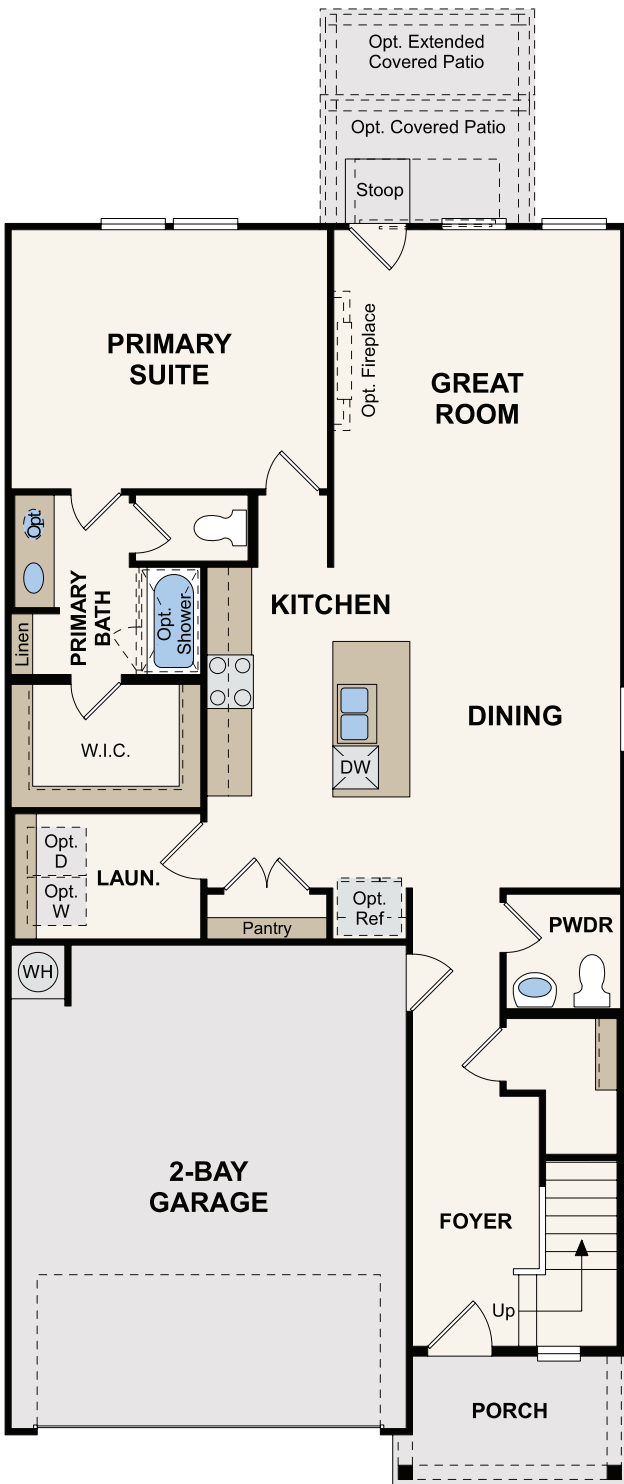

APPLEWHITE MEADOWS

TAHOE

APPROX. 1,802 SQ. FT. | 2-STORY | 4 BEDROOMS | 2.5 BATHROOMS | 2-BAY GARAGE
OPTION FOR LOFT ILO BEDROOM 4

ELEVATION A

ELEVATION B

ELEVATION C

Prices, plans, and terms are effective on the date of publication and subject to change without notice. Square footage/acreage shown is only an estimate and actual square footage/acreage will differ. Buyer should rely on his or her own evaluation of usable area. Depictions of homes or other features are artist conceptions. Hardscape, landscape, and other items shown may be decorator suggestions that are not included in the purchase price and availability may vary. ©2024 Century Communities, Inc. Rev. 06/24/2024

FIRST FLOOR

OPT. LOFT

SECOND FLOOR

FLOOR PLAN

Prices, plans, and terms are effective on the date of publication and subject to change without notice. Square footage/acreage shown is only an estimate and actual square footage/acreage will differ. Buyer should rely on his or her own evaluation of usable area. Depictions of homes or other features are artist conceptions. Hardscape, landscape, and other items shown may be decorator suggestions that are not included in the purchase price and availability may vary. ©2024 Century Communities, Inc. Rev. 06/24/2024